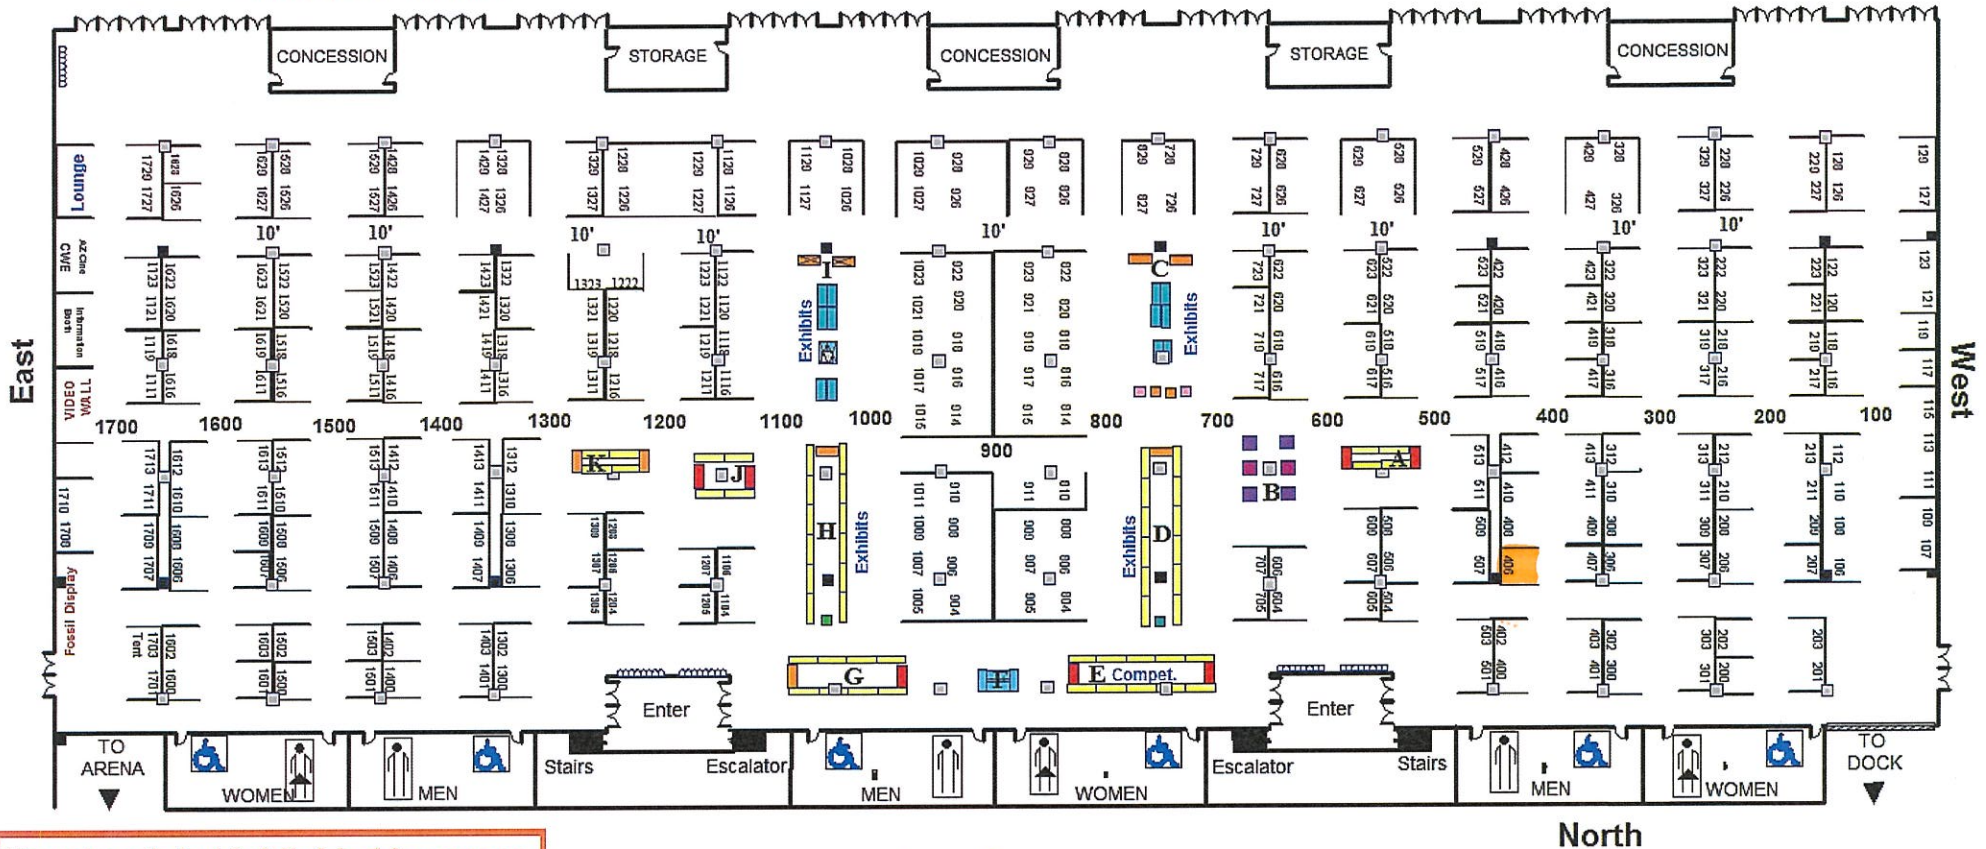

Tucson Gem and Mineral Show[®] February 08 - 11, 2018

Tucson Convention Center

updated on 8.16.17

- - indicates floor electrical outlet
- - indicates pillar & electrical outlet

Your booth is highlighted in orange

10' booth - #406